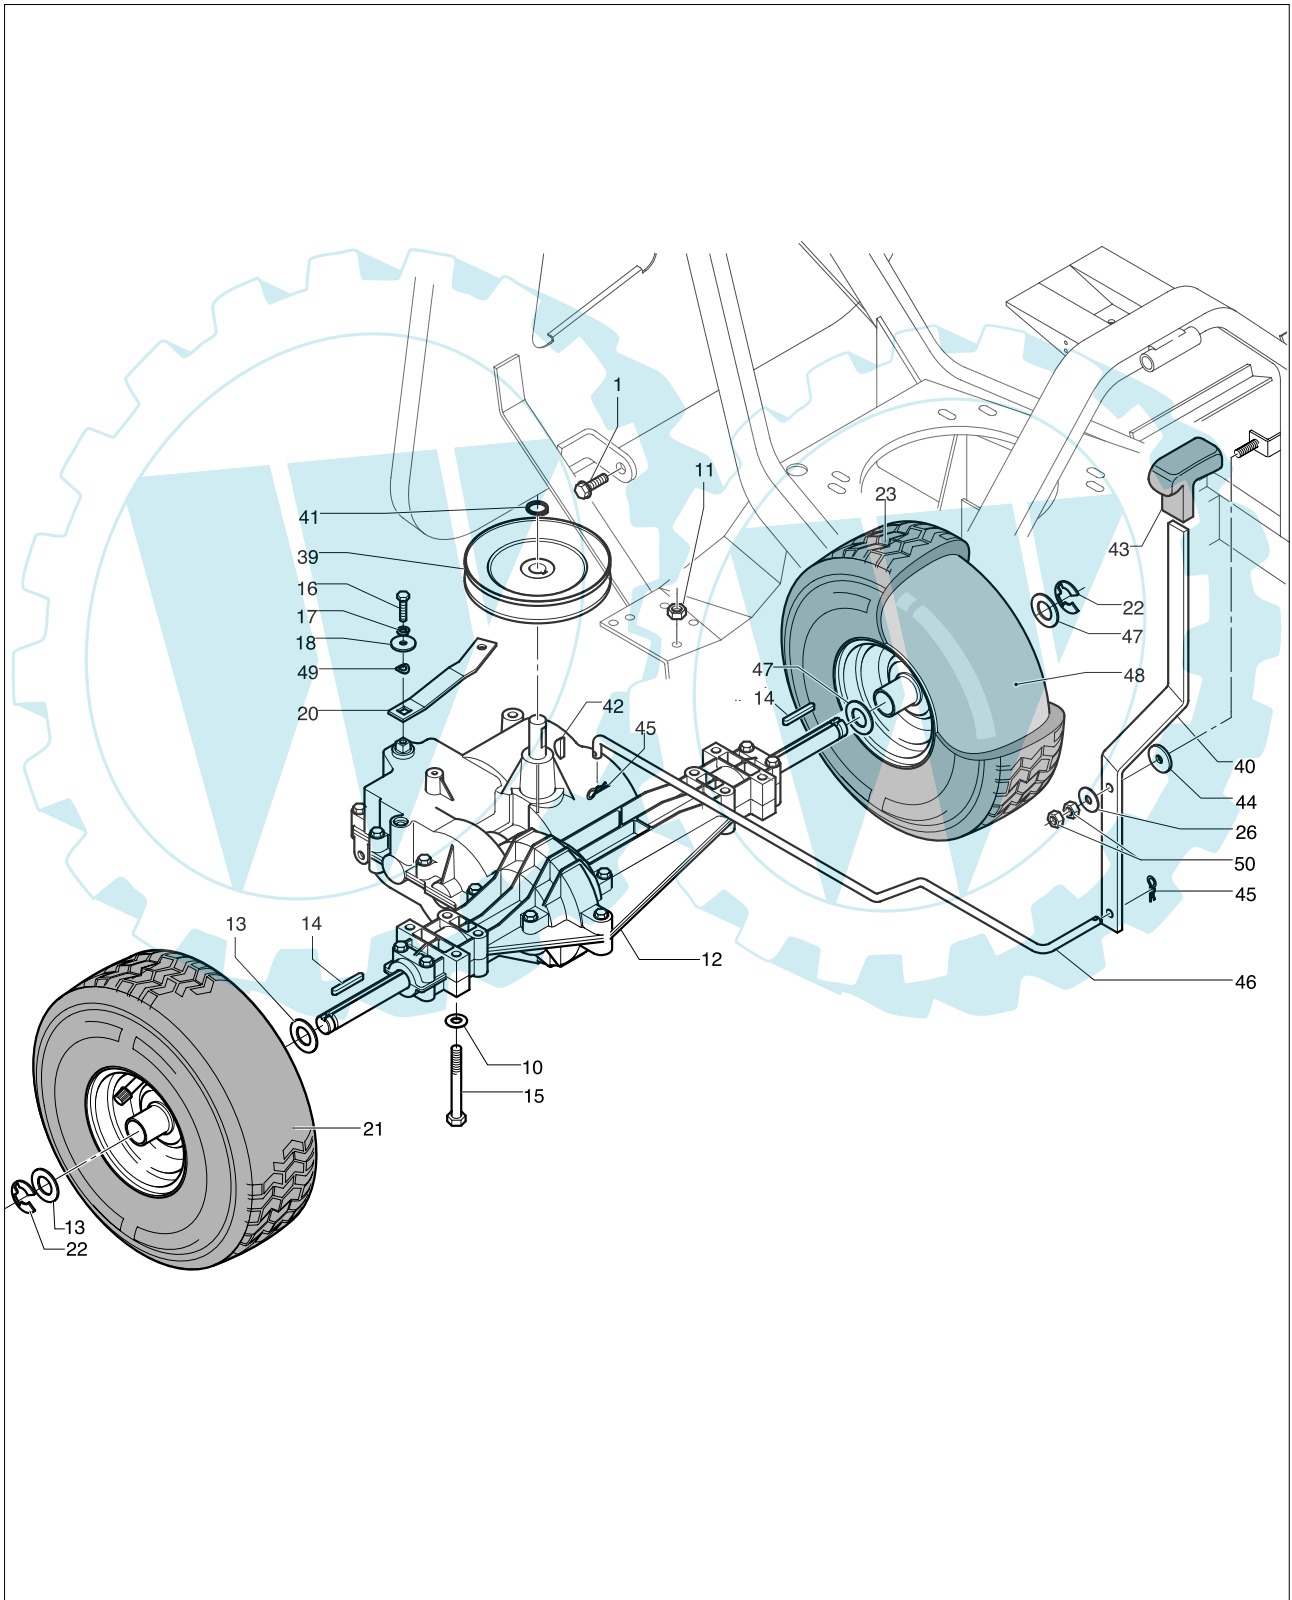

brand	QUELLE

date	JAN/03	SHEET 3/16

Model

UNIROPA

Product number

953878363