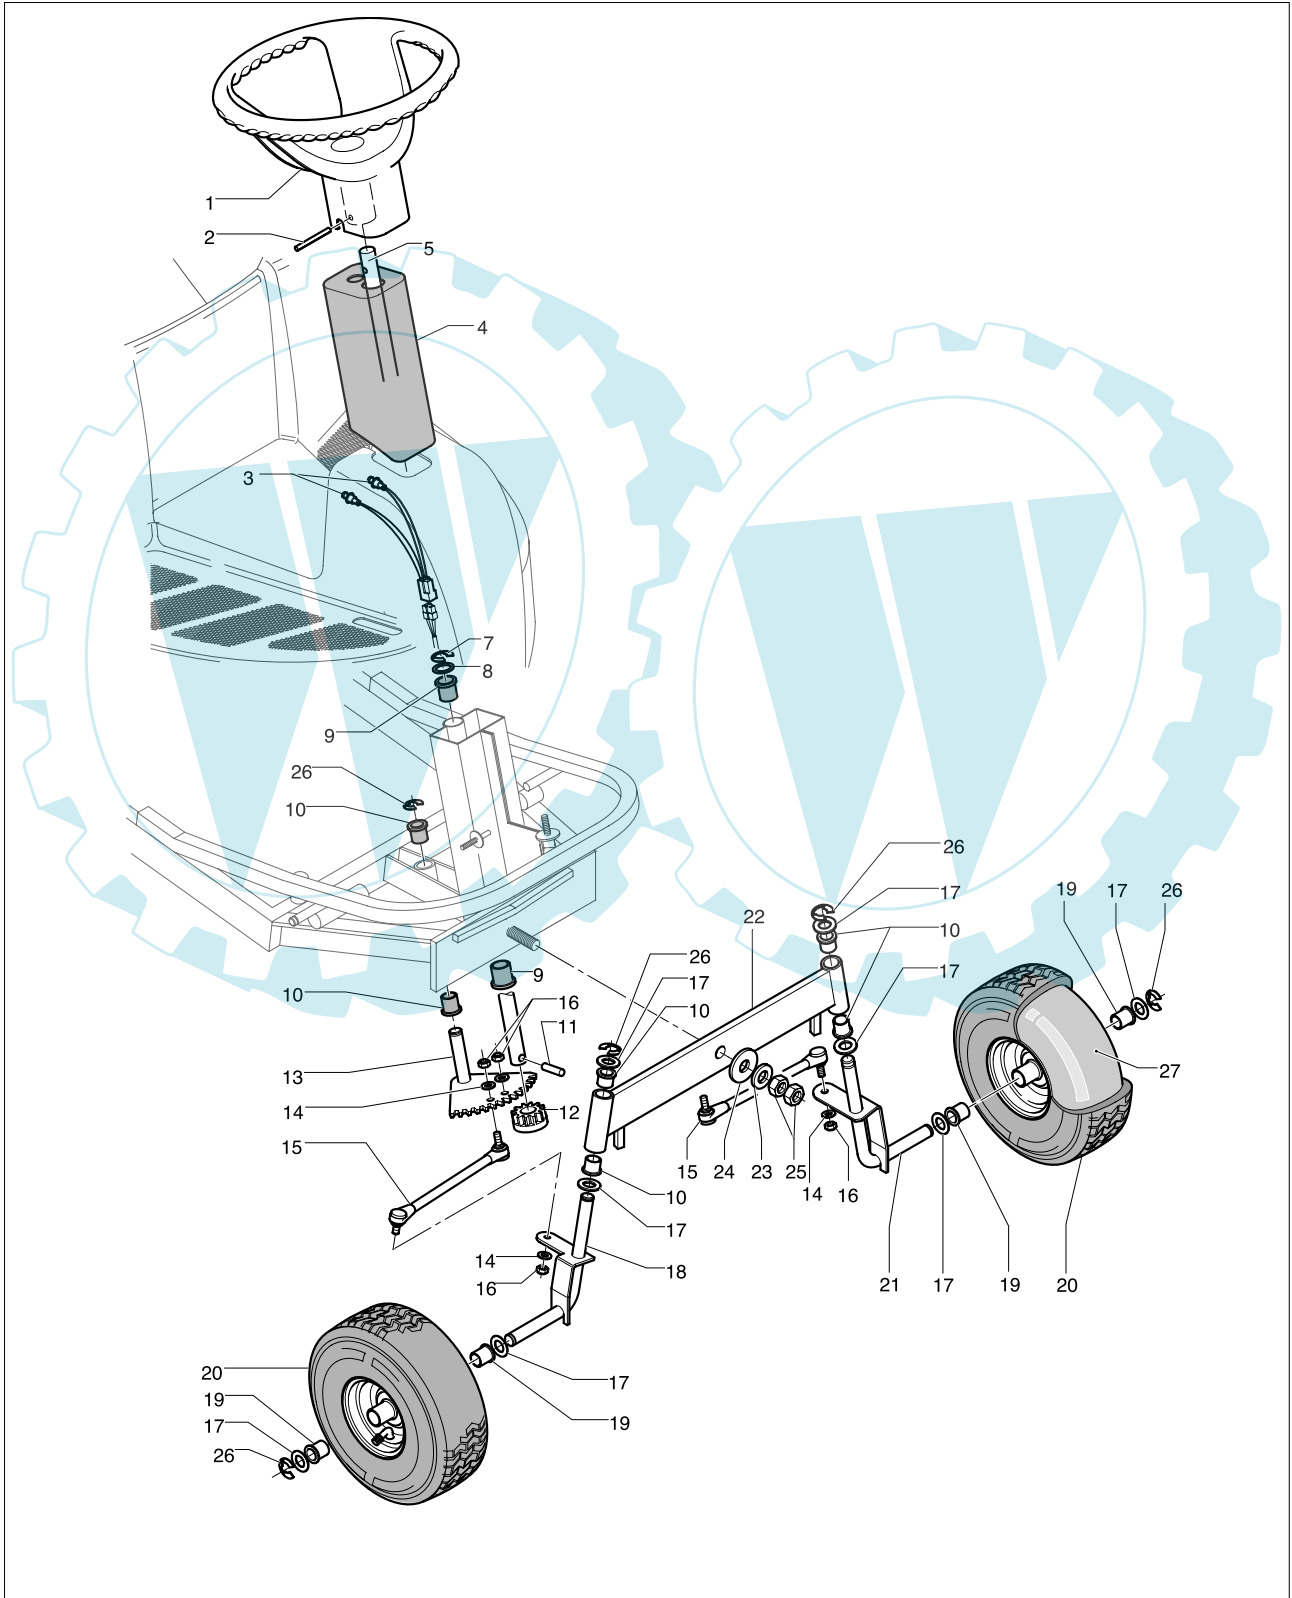

brand	QUELLE

date	JAN/03	SHEET 9/16

Model

UNIROPA

Product number

953878363