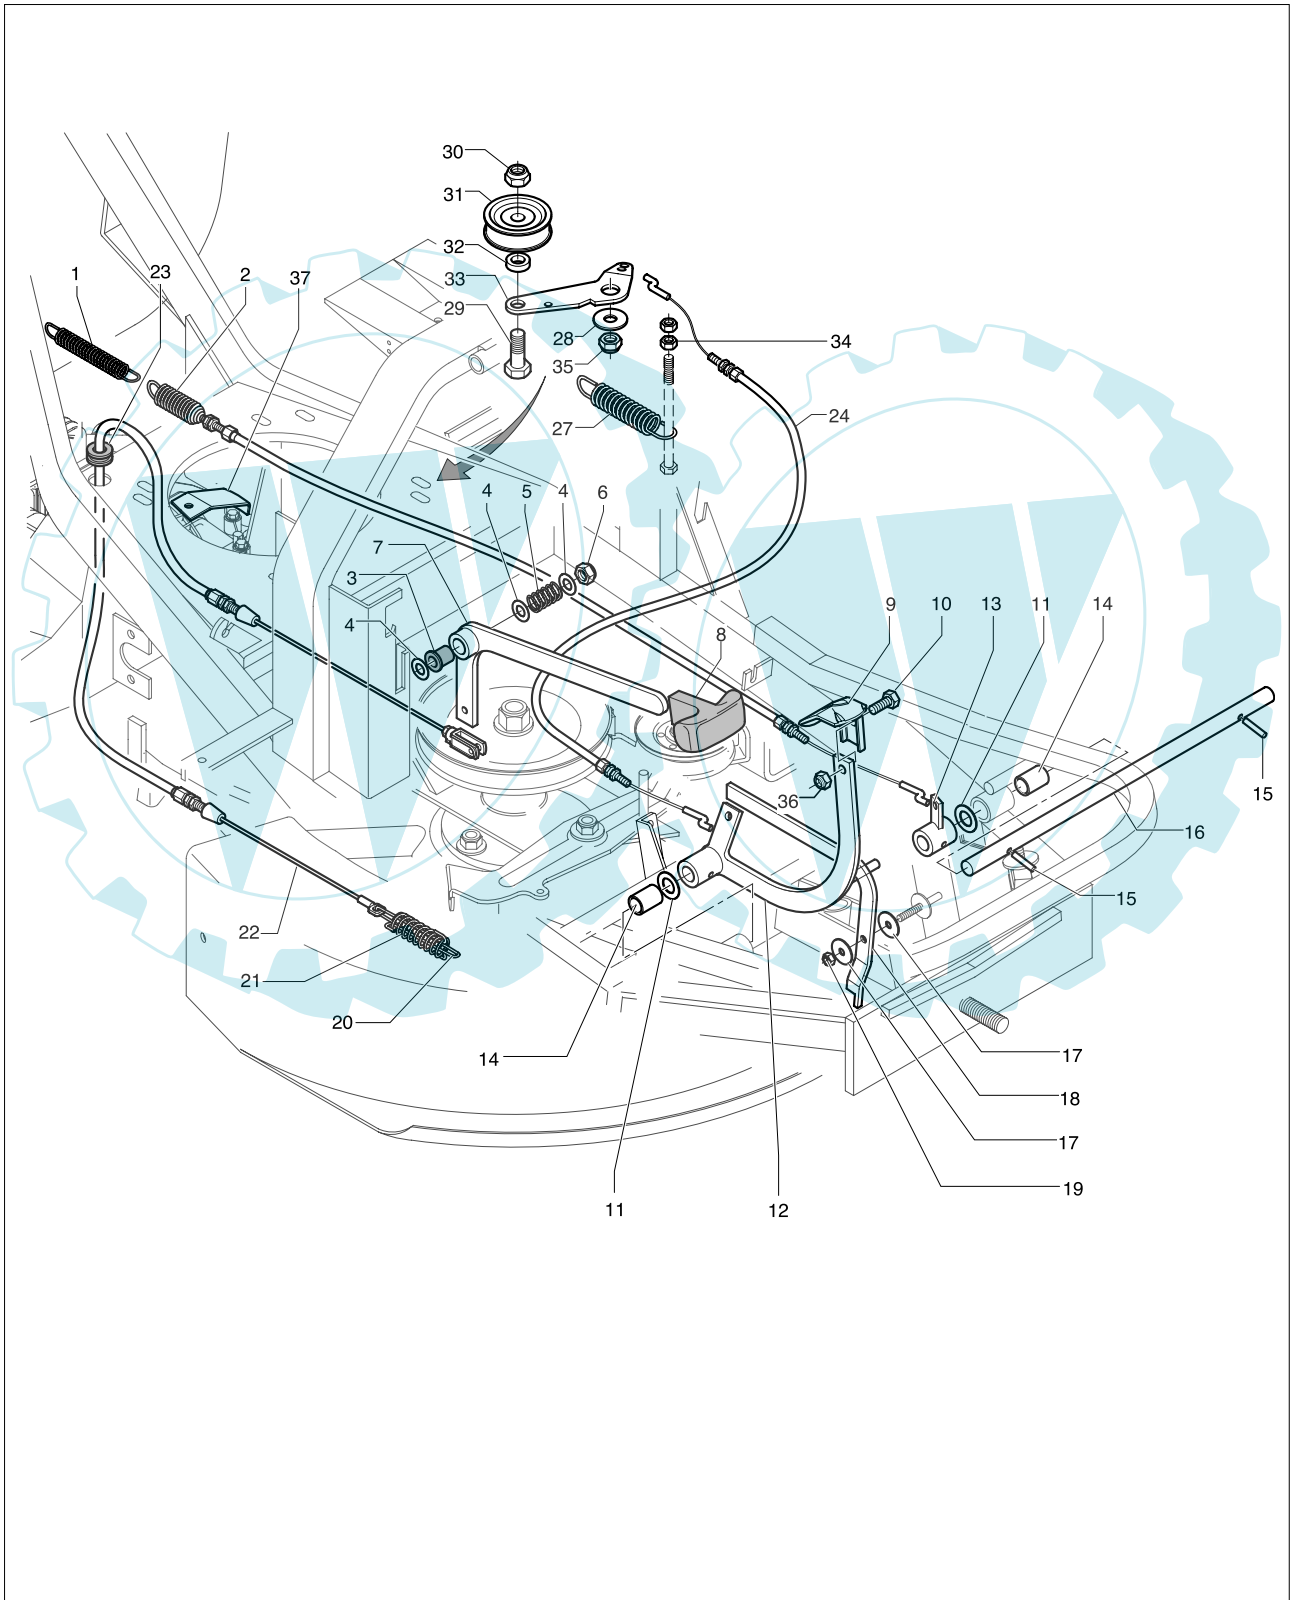

brand	QUELLE

date	JAN/03	SHEET11/16

Model

UNIROPA

Product number

953878363