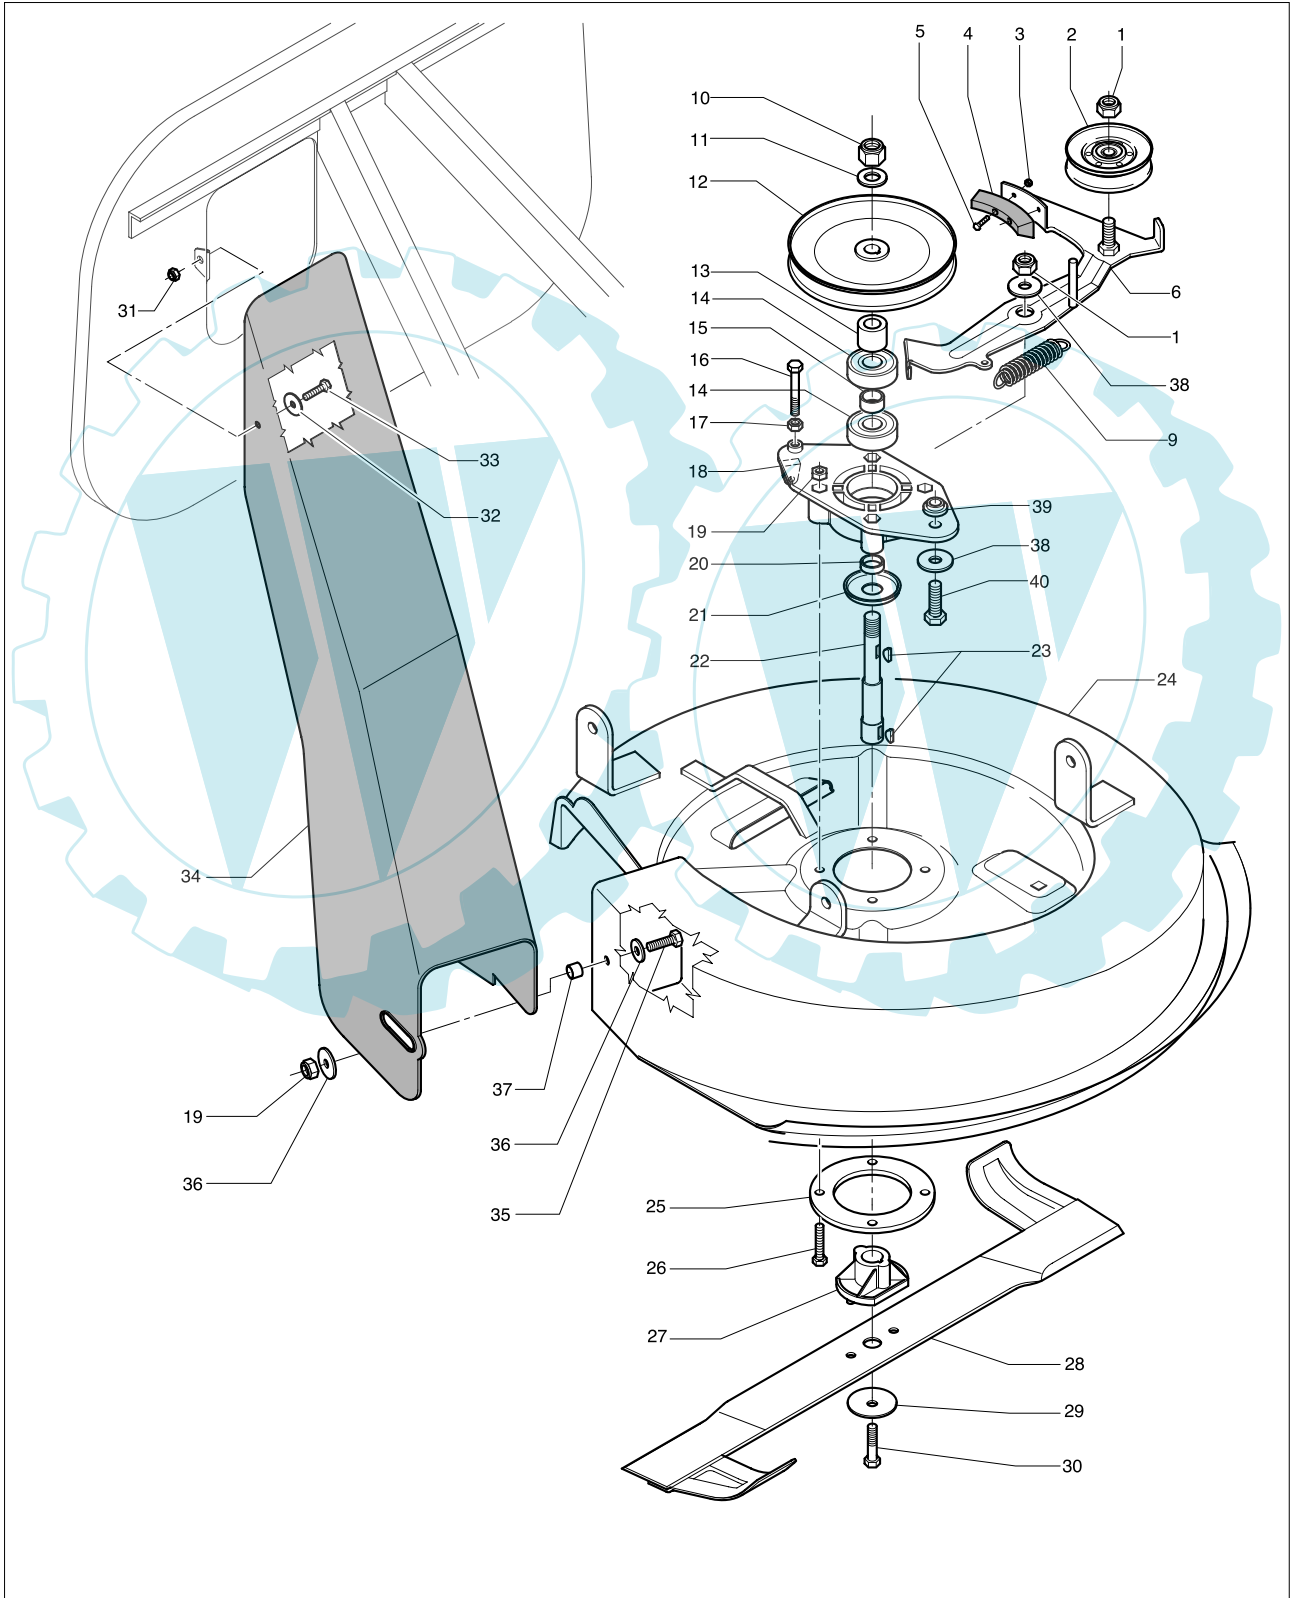

brand	QUELLE

date	JAN/03	SHEET 5/16

Model

UNIROPA

Product number

953878363