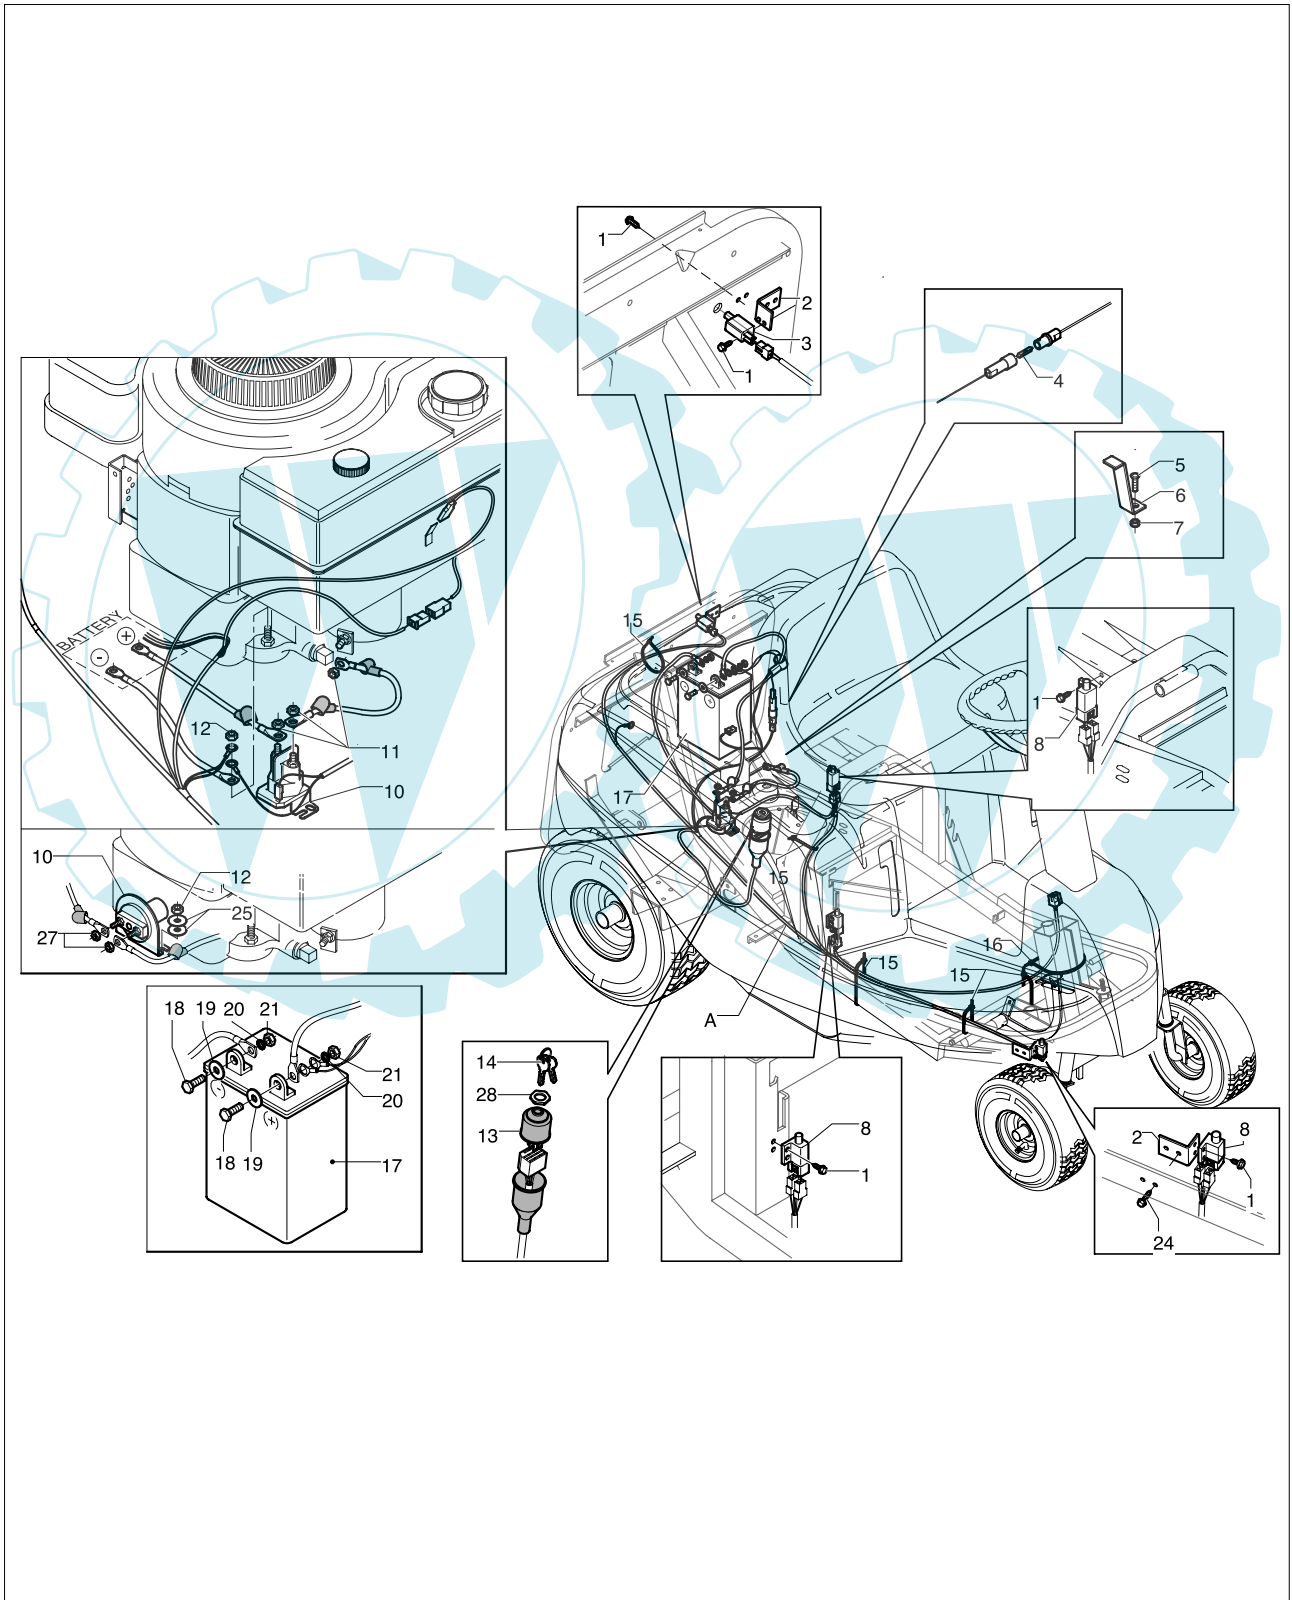

brand	QUELLE

date	JAN/03	SHEET13/16

Model

UNIROPA

Product number

953878363