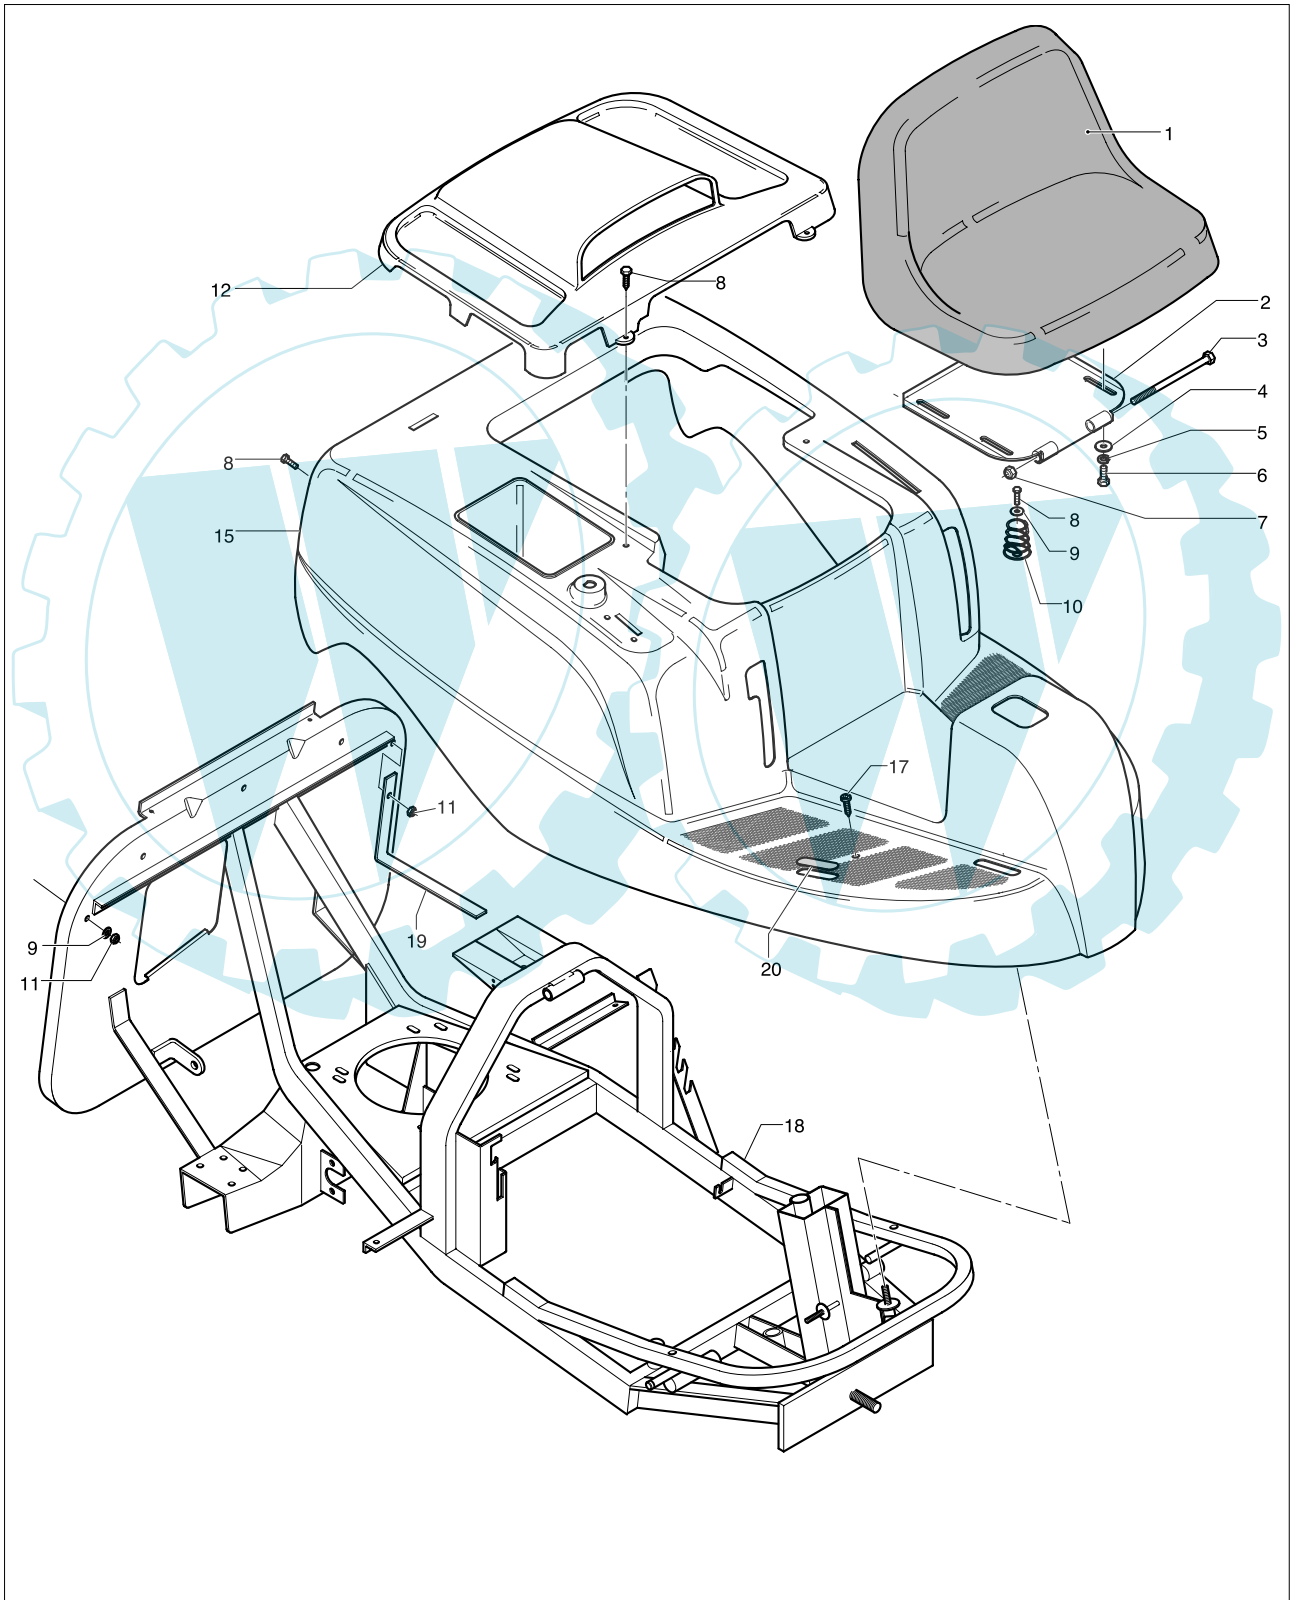

brand	QUELLE

date	JAN/03	SHEET 7/16

Model

UNIROPA

Product number

953878363